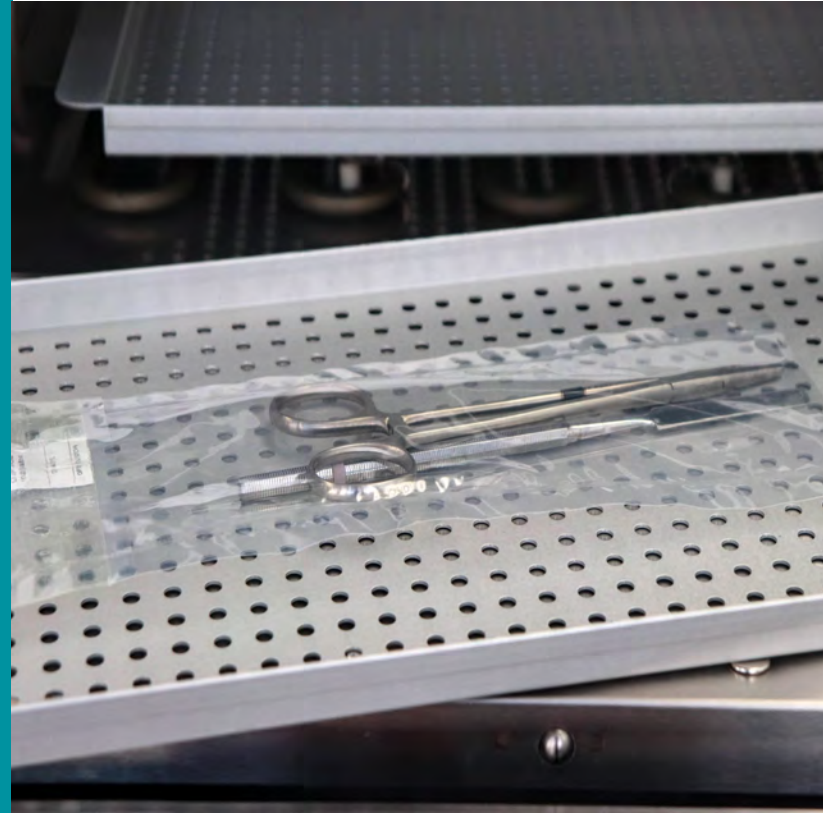

## For Dry Heat Sterilization

For proven performance in critical healthcare environments, this packaging leads the way in the development and production of high temperature sterilization packaging products for medical and dental facilities.

When superior puncture, abrasion or high heat resistance is critical, this nylon film is the clear choice. Perfectly suited for clean room film applications, this film is made from FDA approved grade A resins and are produced with adherence to special conditions to sure these films meet class 100 standards

Polyamide sterilization bags and films are:

- specifically designed for steam and dry heat autoclaves
- extremely durable to protect sensitive medical instruments from sterilization through use
- available in tube stock or pouches for greater flexibility

### Features & Capabilities

- Withstands heat up to 400°F.
- High Puncture, Abrasion and Chemical Resistance
- Transparent films for easy visibility
- Available in lay flat tube stock in widths as narrow as 2"
- Pouch sizes available from 2" to 54" wide
- Uses FDA approved Grade resins
- Meets class 100 standards
- This packaging has received FDA 510(k) Class Medical Device Registration