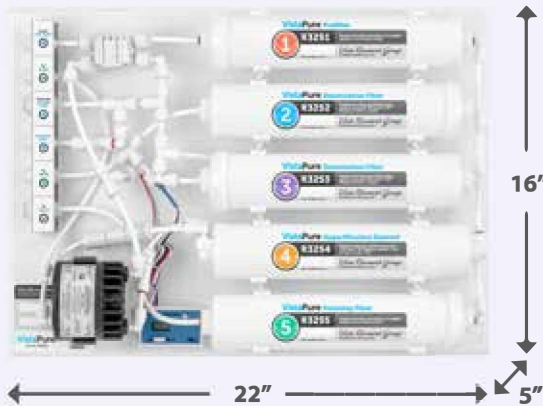

Space Requirements

4.25 Gallon Net Storage Tank S9111

STANDARD

12" Diameter x 18.25" H

2.5 Gallon Net Storage Tank S9110

OPTIONAL

11.125" Diameter x 16" H

9.5 Gallon Net Storage Tank S9113

OPTIONAL

15.5" Diameter x 25" H

An Authorized Coltene Distributor

39 Western Hwy.

West Nyack, NY 10994

Call: 877-561-0500

Email: sales@duralinesystems.com